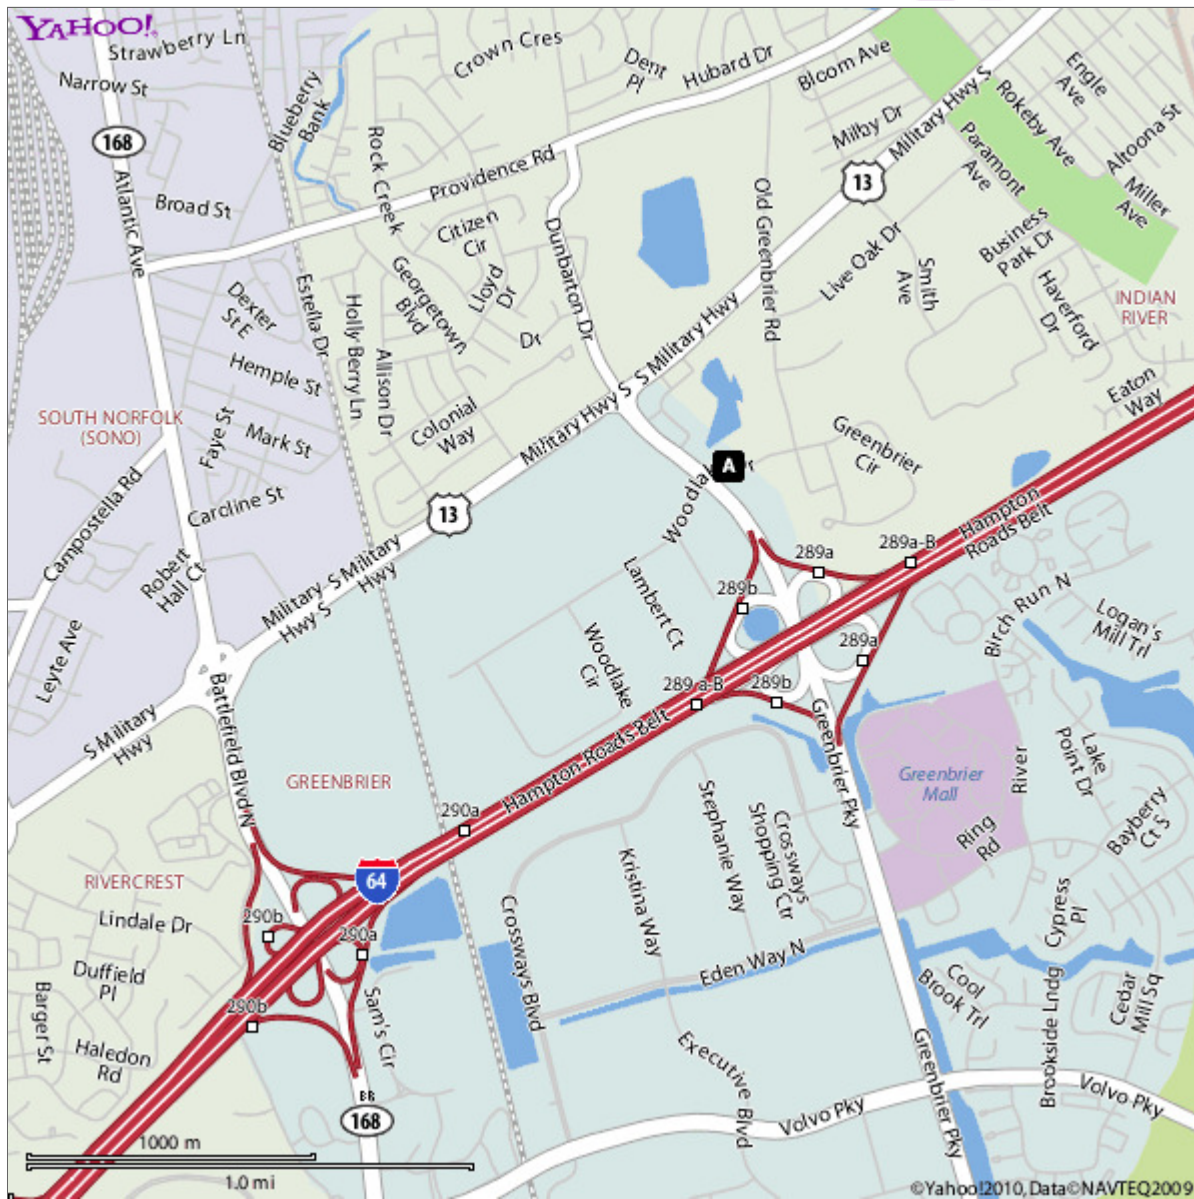

Marriott Norfolk Chesapeake Hotel is at the "A" on the map below

### Map of Marriott Norfolk Chesapeake (757) 523-1500 **YAHOO!**

When using any driving directions or map, it's a good idea to do a reality check and make sure the road still exists, watch out for construction, and follow all traffic safety precautions. This is only to be used as an aid in planning.